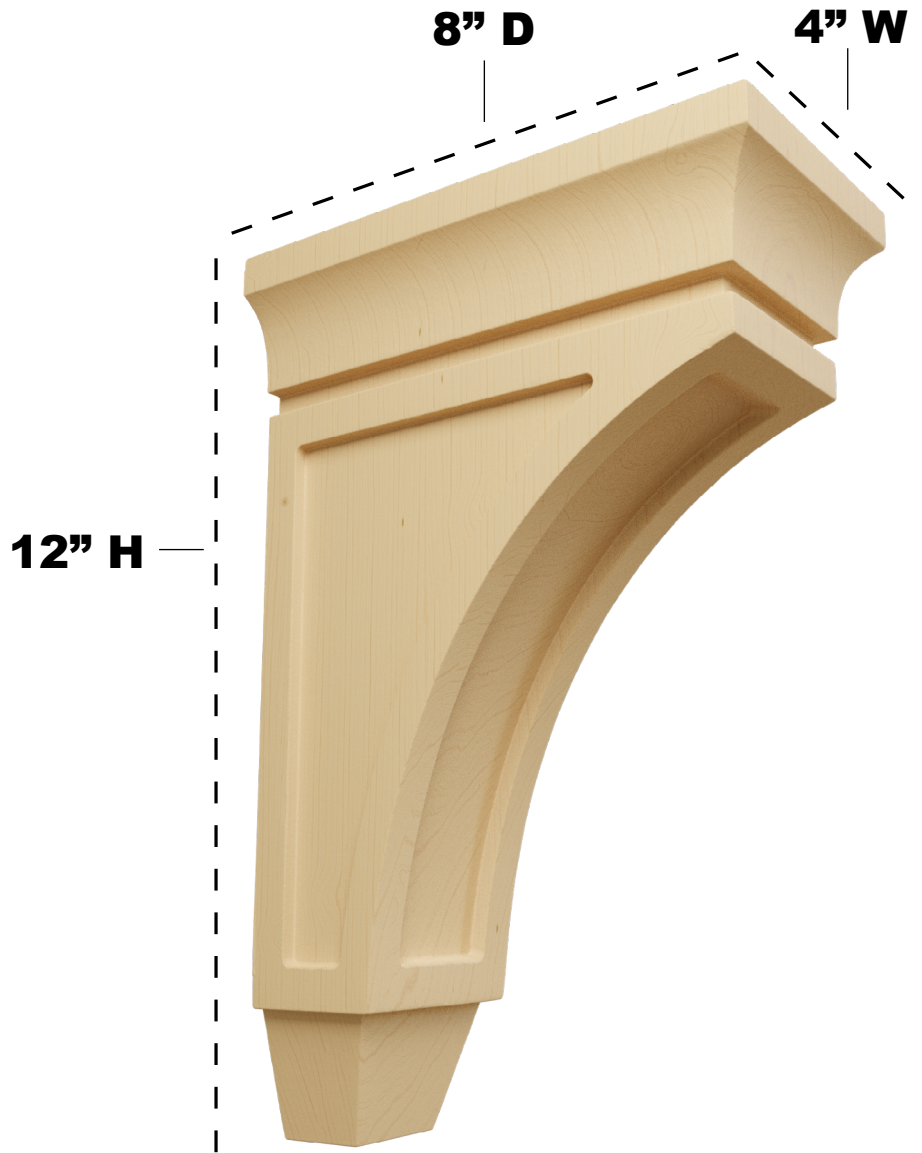

4" W X 8" D X 12" H LUCAN CORBEL

ITEM NO.: CORW04X08X12LU

FRONT VIEW

PROFILE VIEW

**AVAILABLE
WOOD
SPECIES:**

ALDER

CHERRY

MAPLE